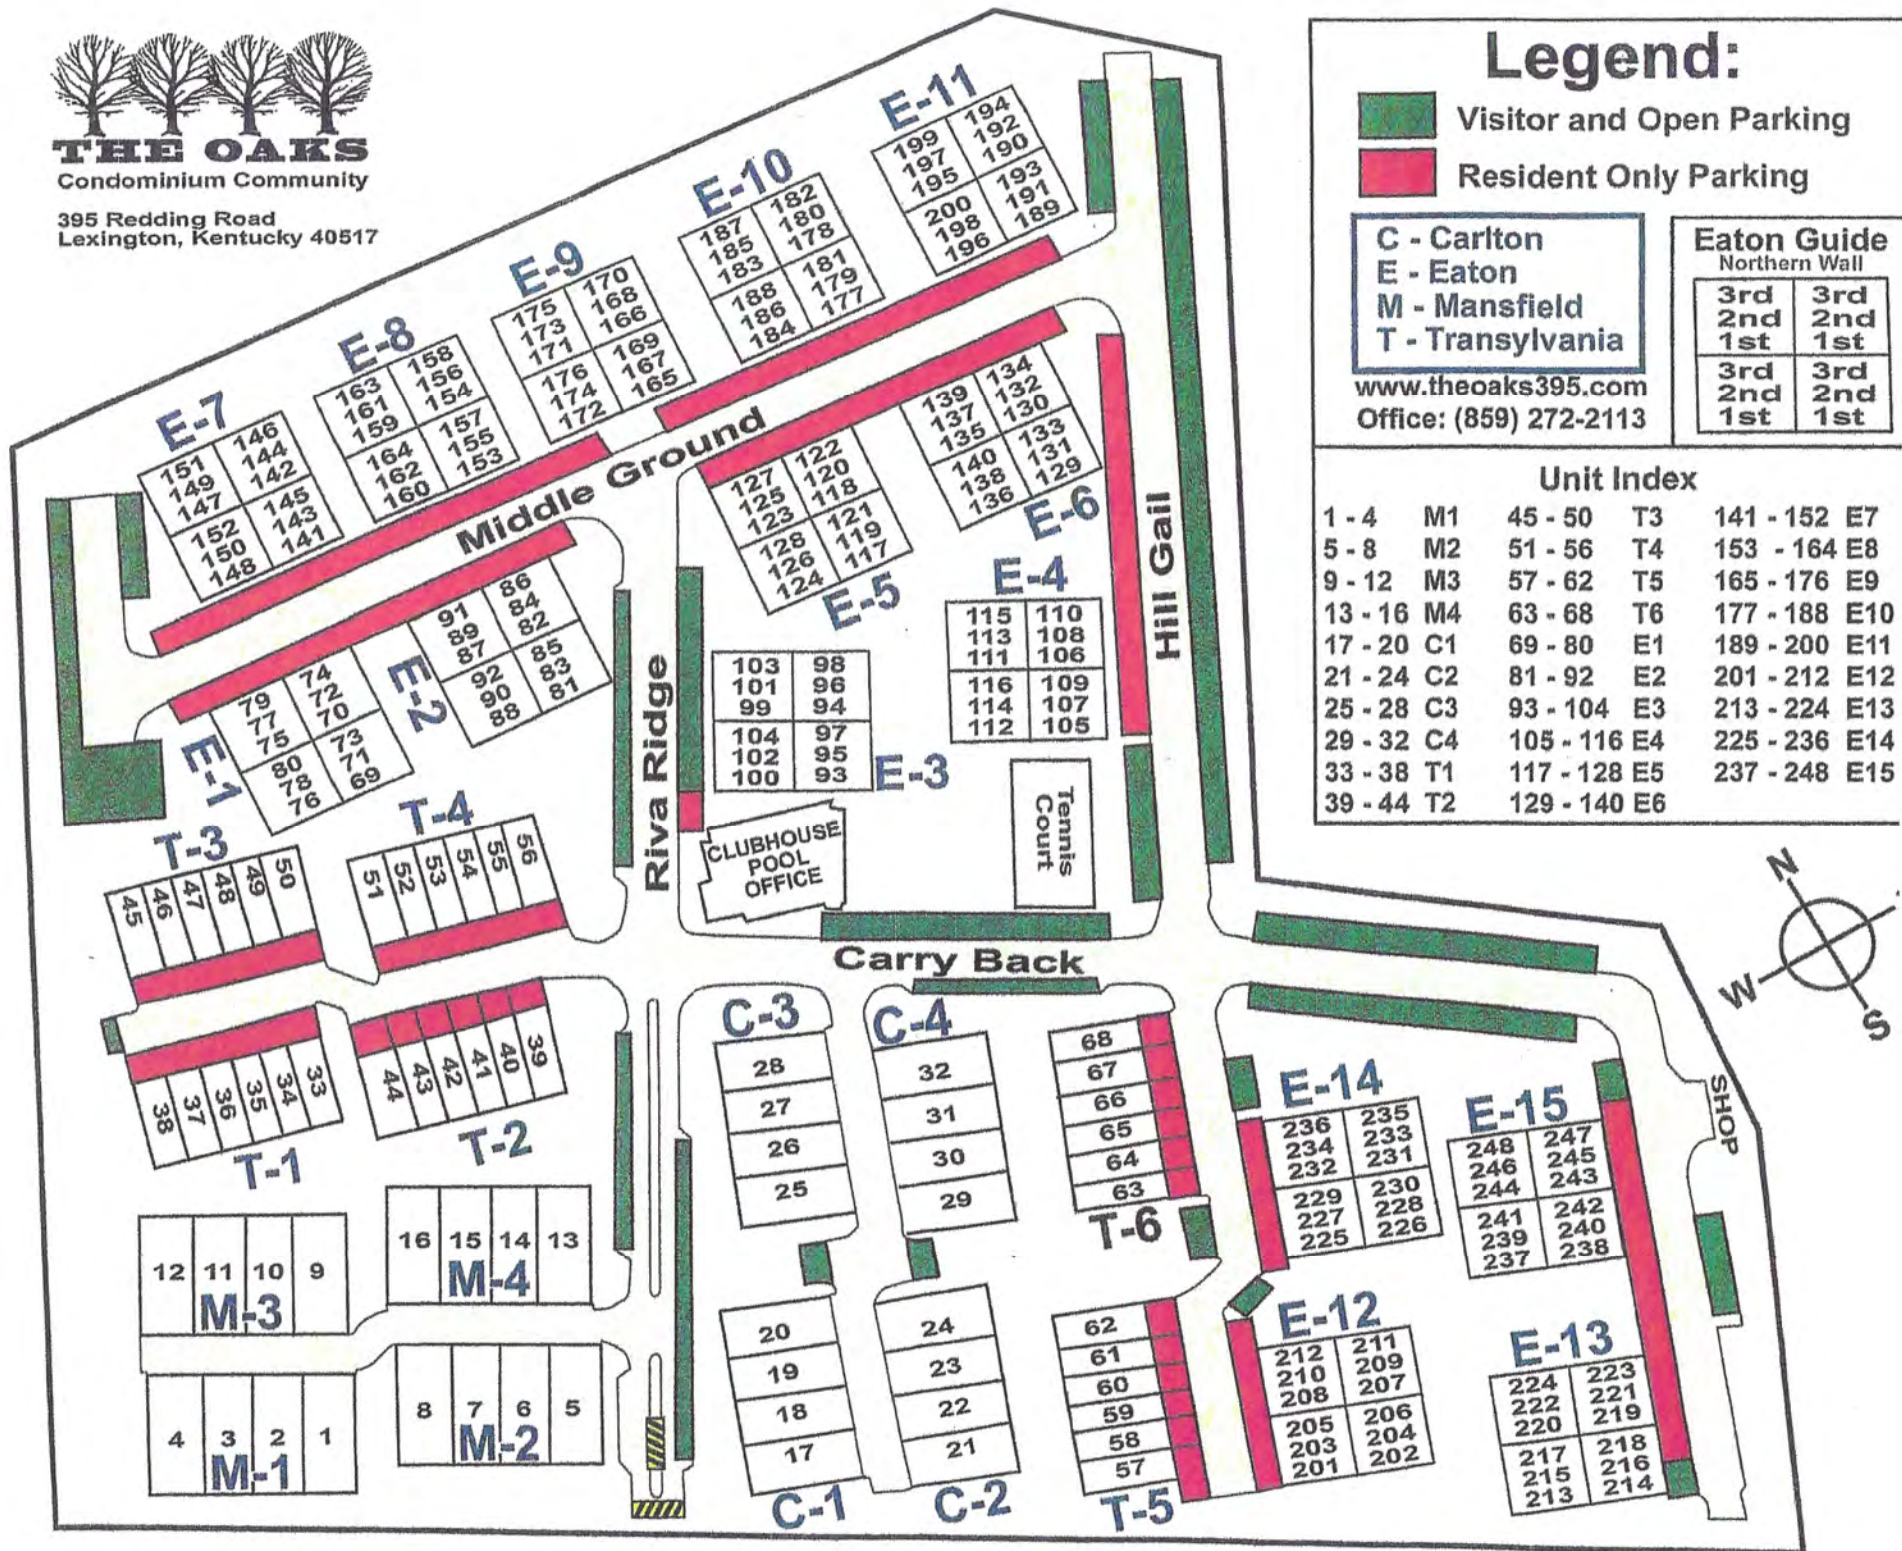

THE OAKS
Condominium Community

395 Redding Road
Lexington, Kentucky 40517

Legend:

- Visitor and Open Parking
- Resident Only Parking

C - Carlton
E - Eaton
M - Mansfield
T - Transylvania

Eaton Guide
Northern Wall

3rd	3rd
2nd	2nd
1st	1st
3rd	3rd
2nd	2nd
1st	1st

www.theoaks395.com
Office: (859) 272-2113

Unit Index

1 - 4	M1	45 - 50	T3	141 - 152	E7
5 - 8	M2	51 - 56	T4	153 - 164	E8
9 - 12	M3	57 - 62	T5	165 - 176	E9
13 - 16	M4	63 - 68	T6	177 - 188	E10
17 - 20	C1	69 - 80	E1	189 - 200	E11
21 - 24	C2	81 - 92	E2	201 - 212	E12
25 - 28	C3	93 - 104	E3	213 - 224	E13
29 - 32	C4	105 - 116	E4	225 - 236	E14
33 - 38	T1	117 - 128	E5	237 - 248	E15
39 - 44	T2	129 - 140	E6		